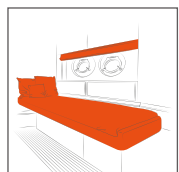

NATTÉ

MOLD / MILDEW RESISTANT
Résistant aux moisissures

BREATHABLE COMFORT
Respirant

STAIN RESISTANT
Résistant aux taches

WATER REPELLENT
Déperlant

BLEACH CLEANABLE
Lavable à l'eau de Javel

UV / FADE RESISTANT
Résiste à la décoloration

Sunbrella Natté is the textured benchmark in our woven upholstery range. Its characteristic grain gives volume and elegance to the wide variety of shades. Natural shades are balanced by more contemporary, vibrant colours. A timeless palette that will give a unique and refined tone to your creations.

Le Sunbrella Natté est la référence texturée de notre gamme tissée pour sellerie. Son grain caractéristique donne tout son volume et son élégance à la large variété des teintes. On y retrouve des nuances naturelles, équilibrées par des couleurs plus contemporaines et toniques. Une palette intemporelle qui donnera une tonalité unique et raffinée à vos confections.